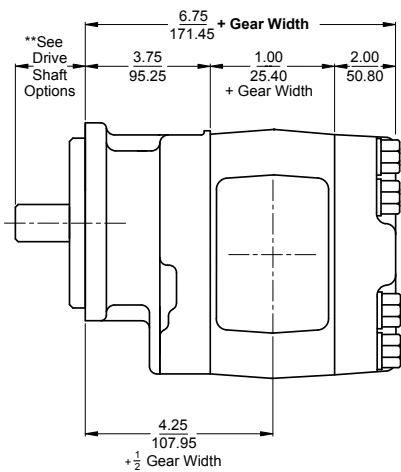

MOTOR PERFORMANCE CHART

GEAR WIDTH [in]

M7600@ 2000 PSI

SPEED [rpm]	1			1 1/2			2			2 1/2			3		
	Input (GPM)	Output Torque (in-lb)	Output (HP)	Input (GPM)	Output Torque (in-lb)	Output (HP)	Input (GPM)	Output Torque (in-lb)	Output (GPM)	Input (GPM)	Output Torque (in-lb)	Output (GPM)	Input (GPM)	Output Torque (in-lb)	Output (GPM)
800	19.5	1100	14.5	28	1700	22	34.5	2270	29	42	2930	37.5	49.5	3700	47
1000	23	1095	17.5	33	1690	27	42	2265	36	51	2915	46.5	61	3690	58.5
1200	26.5	1090	20	38	1680	31	49	2260	42.5	60	2900	54.5	72.5	3680	69
1800	34	1040	26	49.5	1650	41	64	2220	55.5	78	2840	71.5	94	3570	89.5
2000	41	970	30.5	59.5	1600	50	78.5	2180	68	96.5	2760	87	115	3430	109

DIMENSIONAL DATA

SINGLE UNIT