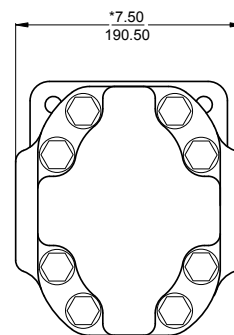

SINGLE UNIT

DISCLAIMER Consult your Permco Representative or the factory for operation below 600 or above 2400 RPM and temperatures above 180° F. Oil Viscosity: 150 SUS (32.1 cSt.) at 100° F (37.8° C) | Oil Temperature: 150° F (65.5° C)

1500 Frost Road P.O. Box 2068
Streetsboro, Ohio 44241
Phone 330.626.2801· Fax 330.626.2805

support@permco.com · www.permco.com
twitter: @permco
facebook: www.facebook.com/permco