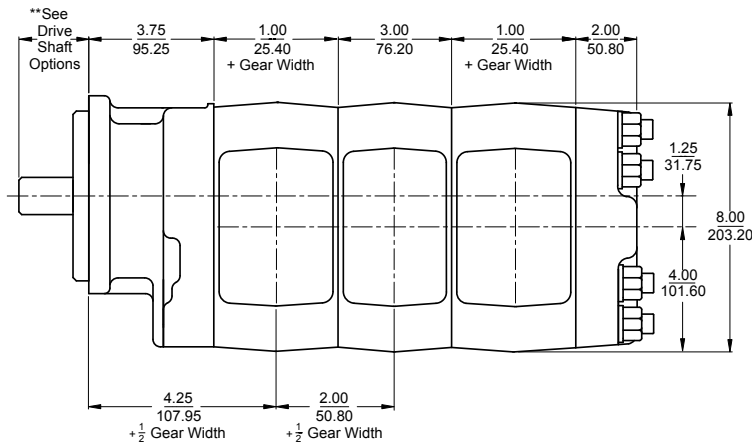

MULTIPLE UNIT